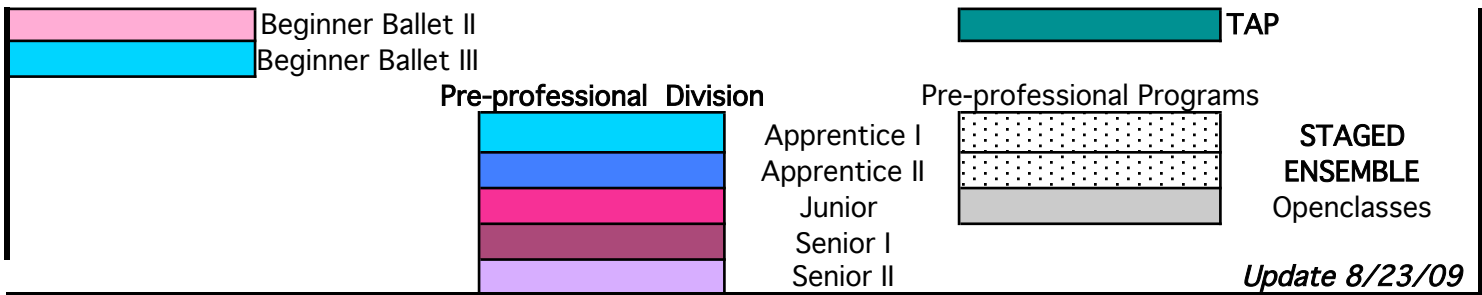

Class Schedule Studio 1

Monday	Tuesday	Wednesday	Thursday	Friday	Saturday
10:00-11:30 CBT Class	10:00-11:30 CBT Class	10:00-11:30 CBT Class	10:00-11:30 CBT Class	10:00-11:30 CBT Class	10:00-11:30 JR/SR Ensemble
11:30-3:15 rehearsals	11:30-3:15 rehearsals	11:30-3:15 rehearsals	11:30-3:15 rehearsals	11:30-3:45 rehearsals	Hernan
3:45-4:45 Apprentice I Ballet	3:30-4:15 Pre-Pointe I-A Ballet	3:30-4:30 Pre-Pointe II Ballet	3:30-4:30 Beginner Pointe Ballet	4:30-6:00 Senior I & II Ballet	12:30-6:00 Rehearsal Time
Anita	Anita	Anita	Anita	Hernan	
4:45-5:30 Apprentice I Pointe	4:15-5:15 Beginner Pointe Ballet	4:30-5:45 Senior I & II Ballet	4:30-5:15 Beginner Pointe Pointe		
Anita	Barbara	Hernan	Barbara		
5:30-6:30 Junior Ballet	5:15-6:00 Beginner Pointe Jazz	5:45-6:45 Senior I & II Partnering Flamenco	5:15-6:45 Senior I & II Ballet		
Joshua	Frankie	JOSE/Hernan	Anina		
6:30-7:30 Junior Pointe	6:00-7:00 Senior I & II Ballet	6:45-7:45 Senior I & II Jazz	6:45-7:45 Senior I & II Pointe/Variations		
Joshua	Hernan	Frankie	Anina		
7:30-8:30 Junior Modern	7:00-8:00 Senior I & II Pointe				
Anna J.	Anina				
	8:00-9:00 Senior I & II Modern				
	Anna J.				

Kinderdanze

- KinderdanZe I
- KinderdanZe II

Children's Division

- Beginner Ballet I

Preparatory Programs

- Pre-Pointe I
- Pre-Pointe II
- Beginner Pointe I

Beginner Ballet II

Beginner Ballet III